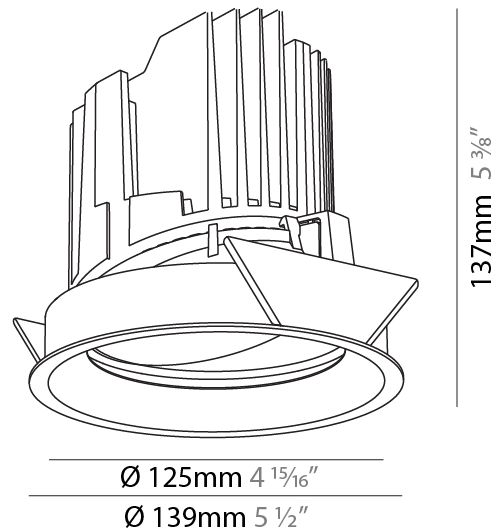

GENERAL

Series: Bioniq
 Subseries: Bioniq Round Adjustable
 Brand: Prolight
 Division: Architectural
 Mounting Type: Recessed
 Mounting Location: Ceiling
 Subcategory: Downlight

PHYSICAL

Shape: Round
 Diameter (mm): 139
 Diameter (in): 5 1/2
 Height (mm): 137
 Height (in): 5 3/8
 Ceiling Thickness (mm): 10 / 12.5 / 15
 Ceiling Thickness (in): 3/8 or 1/2 or 9/16
 Min. Recessing Depth (mm): 150
 Min. Recessing Depth (in): 5 7/8
 Light Distribution: Adjustable / Downlight
 Weight (kg): 0.805
 Weight (lbs): 1.77
 Fixture Finish: SSR / BKV / CWI / CRY / HAB / UFT / ITA / RUA / FTG / MYG / LOD / PUS / FRO / FUP / KIA / POP / BLS / SPG / MEY / GOH / GUM / CHC / COM / ABZ / JAG / OBR / MOS / ROR
 Fixture Material: Aluminum Die Cast
 Cut-out Measurements: 130mm / 5 1/8"

GENERAL

Series: Bioniq
 Subseries: Bioniq Round Adjustable
 Brand: Prolicht
 Division: Architectural
 Mounting Type: Recessed
 Mounting Location: Ceiling
 Subcategory: Downlight

PHYSICAL

Shape: Round
 Diameter (mm): 139
 Diameter (in): 5 1/2
 Height (mm): 137
 Height (in): 5 3/8
 Ceiling Thickness (mm): 10 / 12.5 / 15
 Ceiling Thickness (in): 3/8 or 1/2 or 9/16
 Min. Recessing Depth (mm): 150
 Min. Recessing Depth (in): 5 7/8
 Light Distribution: Adjustable / Downlight
 Weight (kg): 0.849
 Weight (lbs): 1.87
 Fixture Finish: SSR / BKV / CWI / CRY / HAB / UFT / ITA / RUA / FTG / MYG / LOD / PUS / FRO / FUP / KIA / POP / BLS / SPG / MEY / GOH / GUM / CHC / COM / ABZ / JAG / OBR / MOS / ROR
 Fixture Material: Aluminum Die Cast
 Cut-out Measurements: 130mm / 5 1/8"

LED

Number of LEDs: 1
 Color Temperature (°K): 2700 / 3000 / 3500 / 4000
 Max. Delivered Lumen (lm): 810 / 900 / 970 / 990
 Nominal Lumen (lm): 960 / 1070 / 1156 / 1180
 CRI: >90 CRI
 Efficiency (%): 0.905
 Lamp Life (hrs): 50000

OPTICAL

Reflector°: 10
 Adjustability: Rotational 355°; Tilt 30°

RATINGS AND CERTIFICATIONS

Certified By: Certified for North American Standards
 IP rating: IP54

	130mm 5 1/8"	150mm 5 7/8"	10 15mm 3/8" 9/16"	30°	355°	